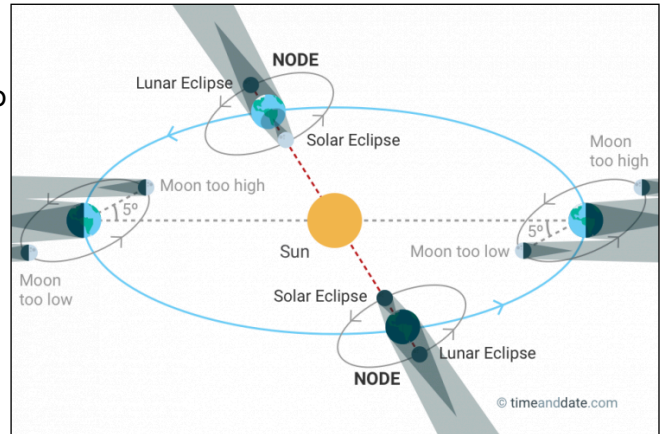

The Crescent Sun!

26th December 2019

Safe Viewing from anywhere in India!!

A partial solar eclipse results in the Sun being seen in the shape of a crescent. The Crescent Sun will be visible all over India. The totality - i.e., Sun in the shape of a “ring” will only be seen in a few regions in southern India.

Whether during an eclipse or not, never look at the Sun with naked eyes.

There are three ways to safely observe the Sun, whether during an eclipse or otherwise:

1. Using certified solar filter goggles
2. Watching the image of the Sun projected onto a screen via a “pin-hole” made in a cardboard
3. Watching the image of the Sun projected onto a screen using a mirror

Safe Viewing of the Sun Suraj Zameen Par YouTube Video
<https://www.youtube.com/watch?v=-Xdy5TOi2E4>

Pin Hole Camera Suraj Zameen Par YouTube Video:
<https://www.youtube.com/watch?v=H0ythHRZsXc>

Magic Mirror Suraj Zameen Par YouTube Video:
<https://www.youtube.com/watch?v=oLMyv0zZavA>

Ball projector to view the sun: Suraj Zameen Par YouTube Video:
<https://www.youtube.com/watch?v=9FHT6R-Hm4Y>

Pregnancy and Eclipses

English: <https://www.youtube.com/watch?v=ay171HEiMIQ&t=4s>. Kannada: <https://www.youtube.com/watch?v=lxG0LakivVo&t=17s>